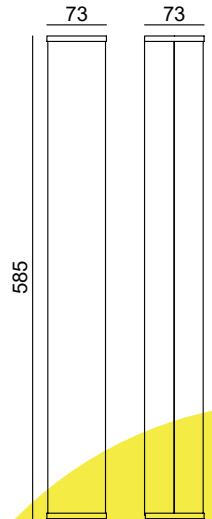

WALL LAMP OUTDOOR LIGHT

TECHNICAL SHEET

KL-W302L

KEYLIGHT

SPAIN

PRODUCTOS DE ILUMINACION

FEATURES

- 220-240V
- CE ROHS Certified
- Aluminum die-casting body
- PC Diffuser
- 3-years warranty

SPECIFICATIONS

Product Code	KL-W302L
Power	24W
Input	220-240V
Luminous flux	1400 lm
Color Temperature	2700k-6500k
Beam Angle	120°
Power factor	≥0.9
CRI	80
Finishing Colors	White/Silver Grey/Dark Grey/Black
LED Type	SMD
IP Rating	IP54 Class 1
Size	73mm*585mm*73mm
Warranty	3 years